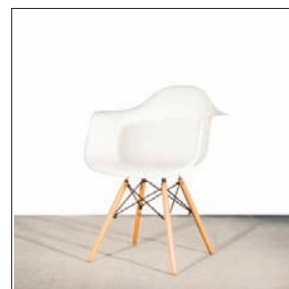

Eames chair-white EUR 21.00
Code 025.010.040.150
(61x62x77.5 cm)